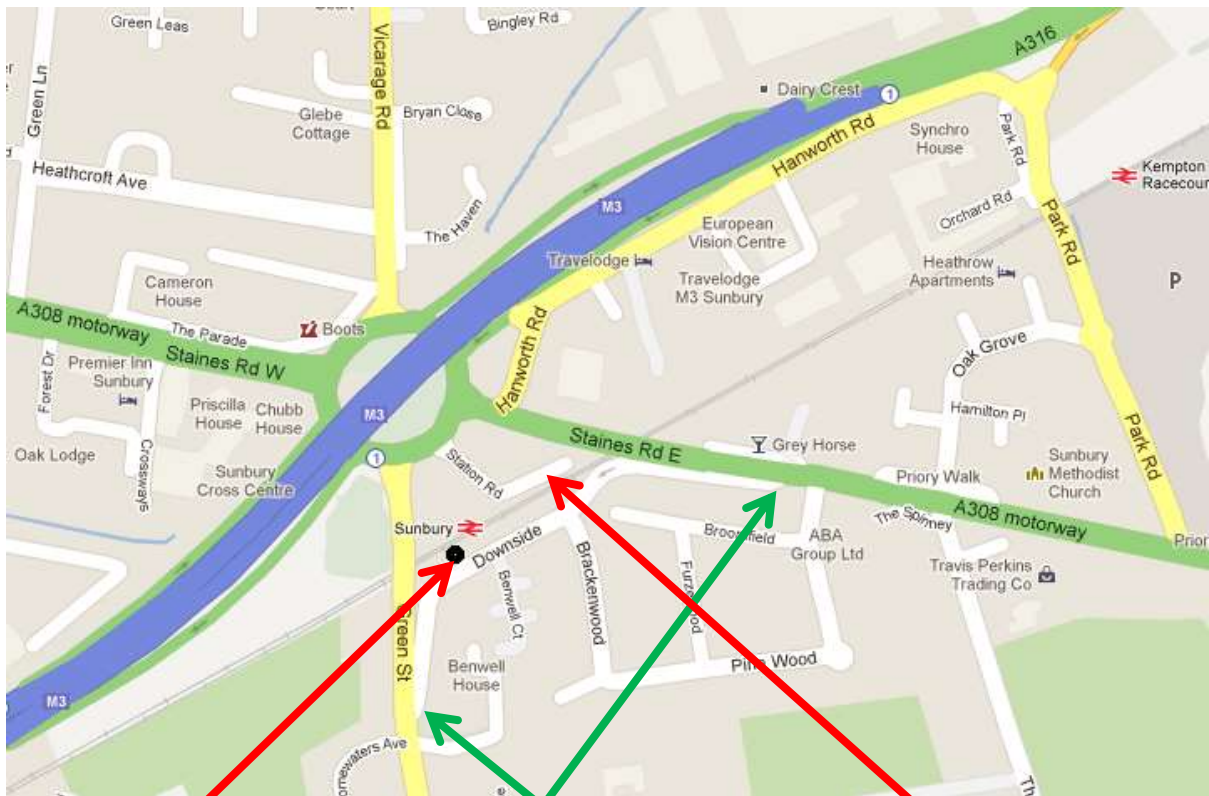

Map & Directions to Crescendo Systems Ltd

Crescendo's UK head office is located in Sunbury-on-Thames, Surrey. Situated directly behind Sunbury train station and next to Junction 1 of the M3 motorway, our office is easily accessible via train or car. Parking is limited, although there is a "Pay & Display" car park available at the front of the rail station, accessible from Station Road.

Our Office

Access to Downside

Station Car Park

Access to our office is at the front of the building using the intercom system.

Should you need any help finding us please call 01932 789433.